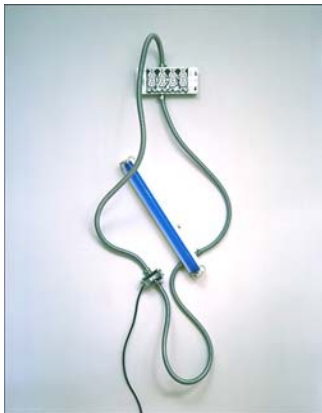


Mathew McCaslin (American, b. 1957)

Loop D'Loop, 1999

Electrical hardware, fluorescent light fixture, black light bulb

Dimensions variable (shown: approximately 60" x 24" x 14")

Edition of 15

Much of Matthew McCaslin's work deals with the intersection of nature and technology. He combines everyday construction materials or consumer electronics in a way that may invoke chaos or disorder, or formalism and minimalism. He works aesthetically with these materials, bringing our attention to an aspect of a man-made environment that is frequently overlooked, taken for granted or simply not thought of in an art context at all. *Loop D'Loop* is intended to be installed in a number of different ways. Each owner is as involved in the work's design as the artist himself was. It is an inherently playful piece, condensing some of McCaslin's key ideas into flexible and versatile sculpture. **Not for sale.**